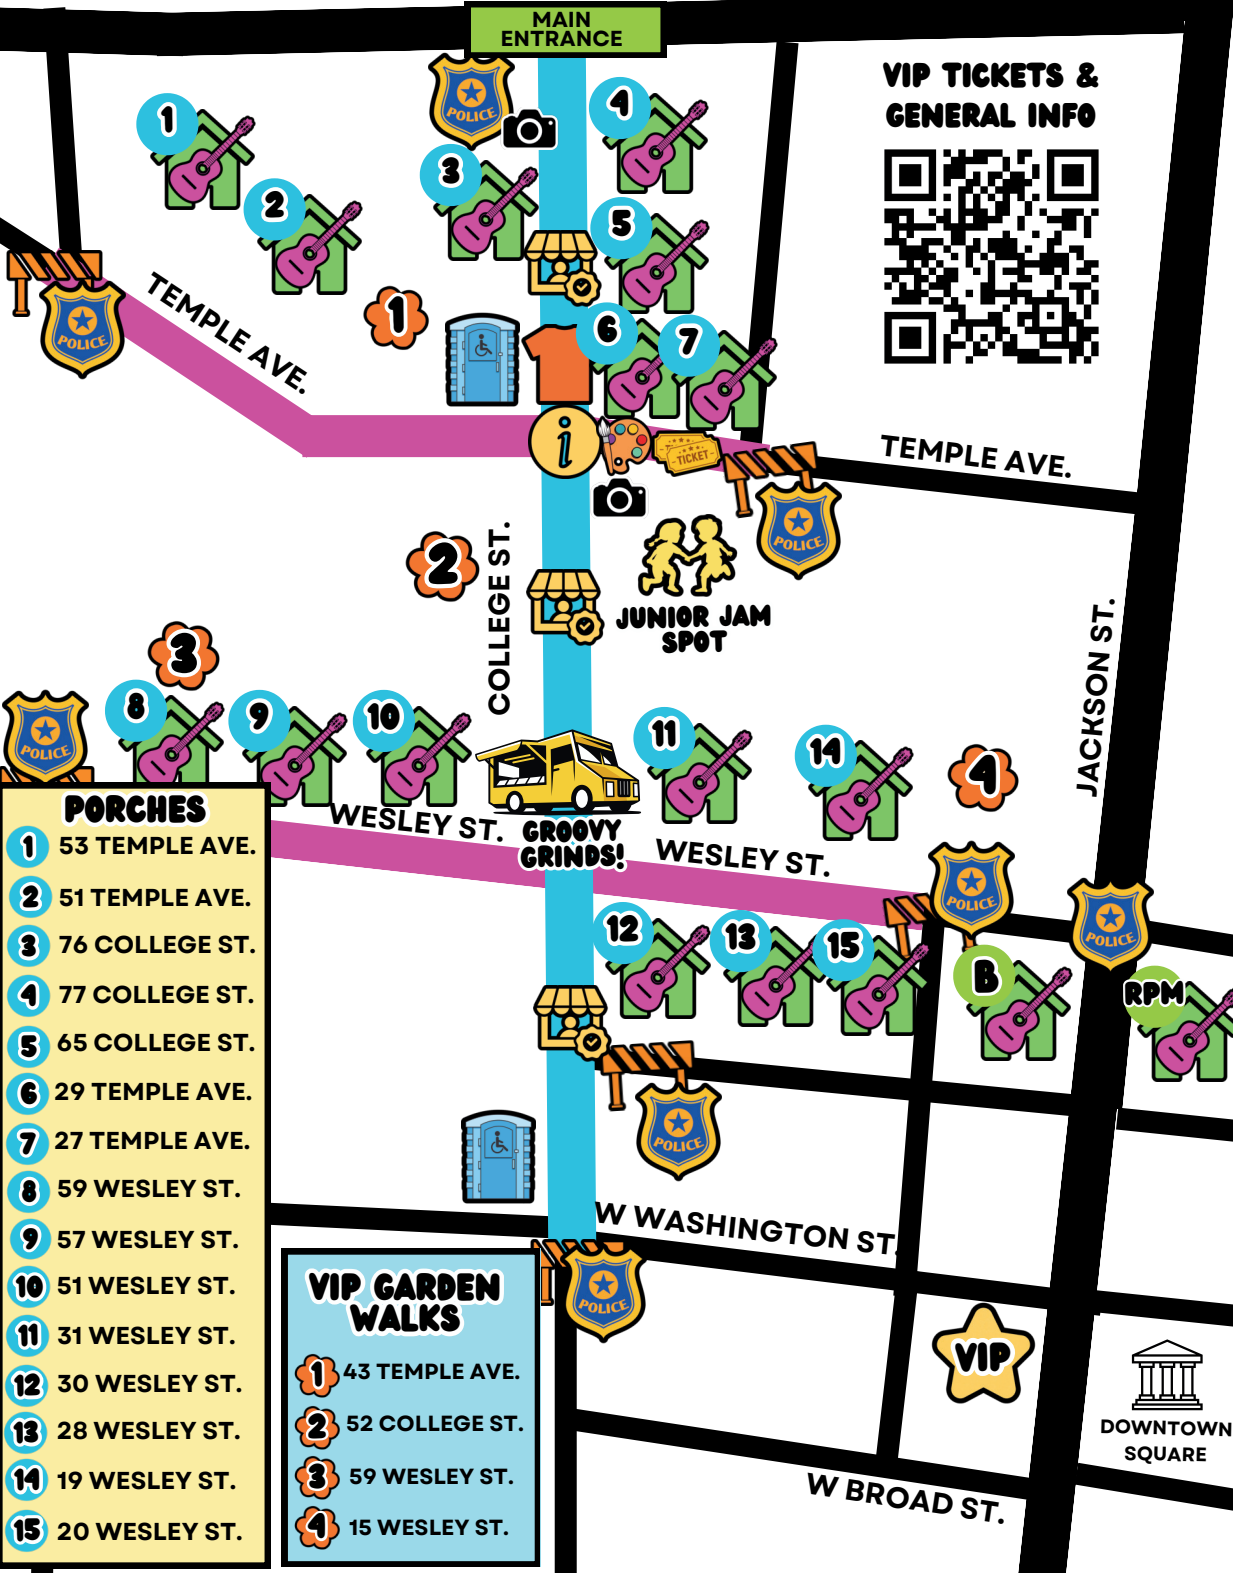

VIP TICKETS & GENERAL INFO

- ### PORCHES
- 1 53 TEMPLE AVE.
 - 2 51 TEMPLE AVE.
 - 3 76 COLLEGE ST.
 - 4 77 COLLEGE ST.
 - 5 65 COLLEGE ST.
 - 6 29 TEMPLE AVE.
 - 7 27 TEMPLE AVE.
 - 8 59 WESLEY ST.
 - 9 57 WESLEY ST.
 - 10 51 WESLEY ST.
 - 11 31 WESLEY ST.
 - 12 30 WESLEY ST.
 - 13 28 WESLEY ST.
 - 14 19 WESLEY ST.
 - 15 20 WESLEY ST.

- ### VIP GARDEN WALKS
- 1 43 TEMPLE AVE.
 - 2 52 COLLEGE ST.
 - 3 59 WESLEY ST.
 - 4 15 WESLEY ST.

SCHEDULE

PORCHES

12:00pm

- 6** COC Acapella Group (Gospel)
- 3** Mary Martin (Singer-Songwriter)
- 8** Elliott Phillips (Singer-Songwriter)
- 14** IDna Glitch (Rock)

6 The Straynotes (Gospel)

10 The Duncan Brothers Band (Country)

3:00pm

- 1** Towne Park Drive (Alternative)
- 7** UNK N'NEM (Jazz)

8 KIT + CHAR (Country)

11 The Kris Youmans Band (Country)

4:00pm

- 5** David Pippin Group (Blues)
- 9** Parachutes (Rock)
- 15** Hunter Callahan (Singer-Songwriter)

RPM

-  **Trevor Meadows (1pm)** (Country)
-  **Ellis Lowery (3pm)** (Country)
-  **Rhythm Major (5pm)** (Funk)
-  **Female Fiction (6:30 pm)** (Indie)
-  **DozeGuys (8pm)** (Blues)

BODEGA

-  **Candler Hobbs (12pm)** (Singer-Songwriter)
-  **Emma Holloman (2pm)** (Singer-Songwriter)
-  **Briarsweet (4pm)** (Country)