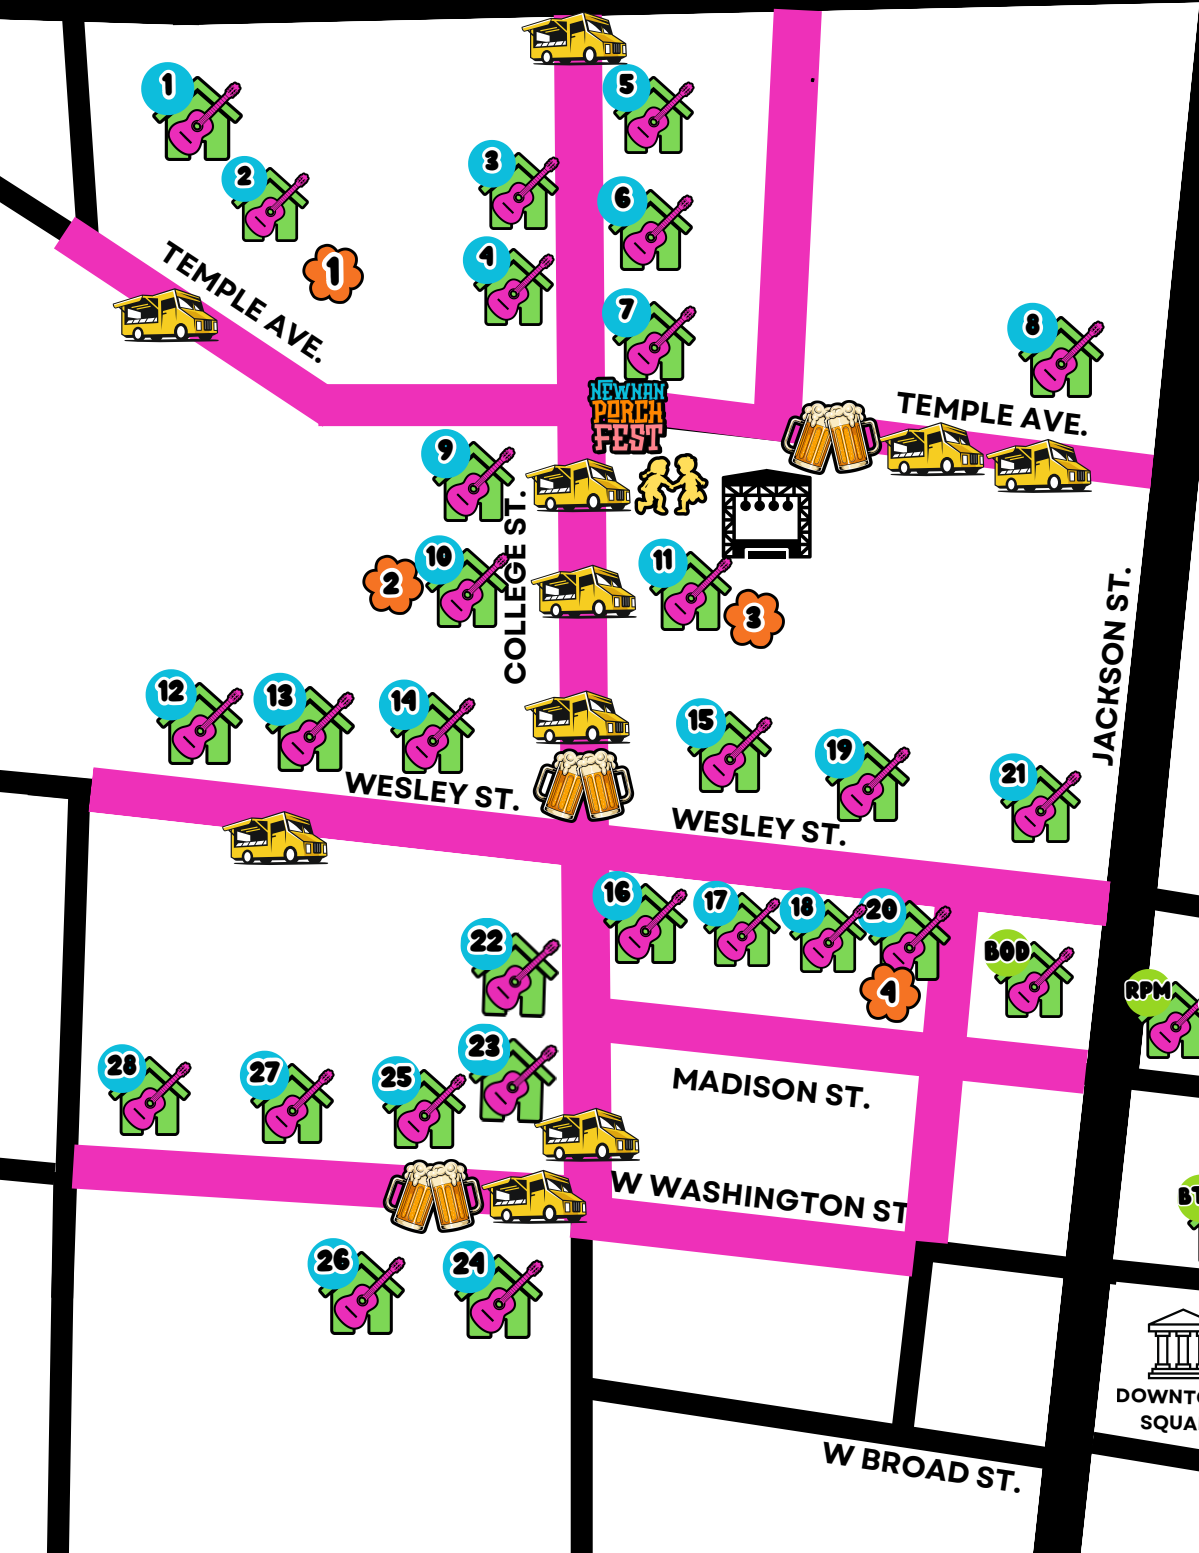

### MAP KEY

-  LIVE MUSIC
-  FOOD TRUCK
-  DRINK STAND
-  KIDS ZONE
-  MAIN PORCHFEST TABLE
-  VIP AREA
-  VIP GARDEN WALKS
-  PARK STAGE

## 1:00PM

-  Conman Boseway (Rock)
-  Highway 54 (Blues)
-  Luke Morgan and the Redliners (Country)
-  Stranger Company (Funk)
-  Kandice Chelle (R&B/Soul)
-  James & the Georgia Peaches (Rock)
-  Louie & the Lighthouse (Singer-Songwriter)
-  Grassroots Music School (Rock)

## LOCATIONS

- |  |   |   |   |
|--|---|---|---|
|  58 College St. |  26 Wesley St.       |  51 W Washington St.                           |  Park Stage - Veteran's Memorial Park<br>30 Temple Ave |
|  53 Temple Ave. |  19 Wesley St.       |  57 W Washington St.                           |  RPM Full Service<br>15 Jackson St                     |
|  51 Temple Ave. |  20 Wesley St.       |  43 Temple Ave.                                |  Mad Mexican<br>2 E Ct Square                          |
|  76 College St. |  15 Wesley St.       |  52 College St.                                |  Below the Neck<br>11 N Court Square                   |
|  72 College St. |  34 College St.      |  45 College St.                                |  Bodega<br>22 Jackson St Suite C                       |
|  77 College St. |  26 College St.      |  20 Wesley St.                                 |  The Cellar<br>20 Jefferson St                         |
|  65 College St. |  38 W Washington St. |  Newnan-Coweta History Center<br>74 Jackson St |  Lune at The Whimzical Cafe<br>33 E Broad St           |
|  29 Temple Ave. |  43 W Washington St. |  ChildrenConnect<br>30 Temple Ave              |   |
|  7 Temple Ave.  |  46 W Washington St. |   |   |